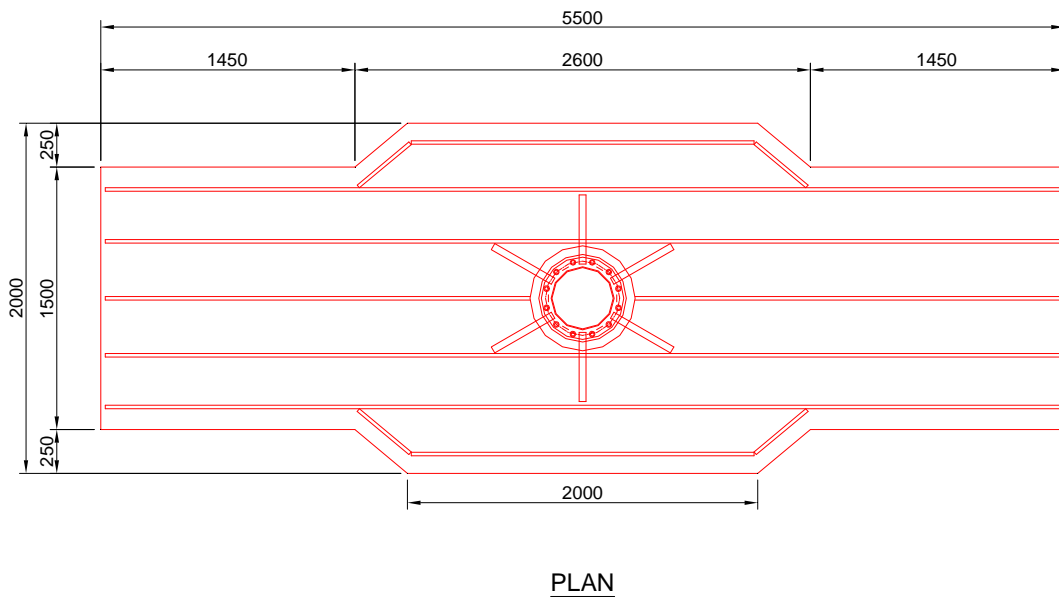

EQUIPMENT DATA SHEET - BOLSTERS - 650t

For reference only

Bolster	
Capacity	650t
Overall Length	5500mm
Overall Width	2000mm
Overall Height	640mm
Weight	4t