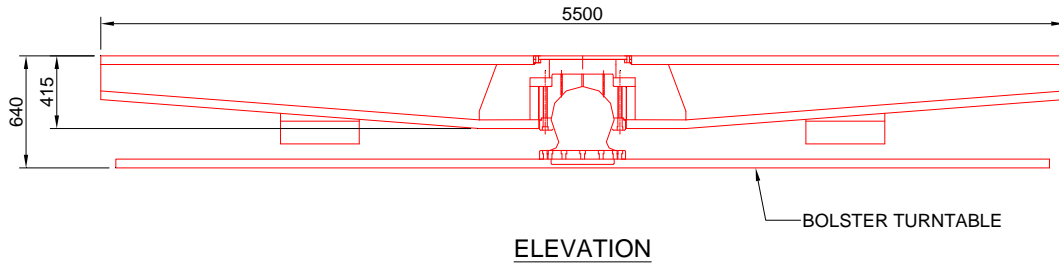

EQUIPMENT DATA SHEET - BOLSTERS - 650t

For reference only

Bolster	
Capacity	650t
Overall Length	5500mm
Overall Width	2000mm
Overall Height	640mm
Weight	4t