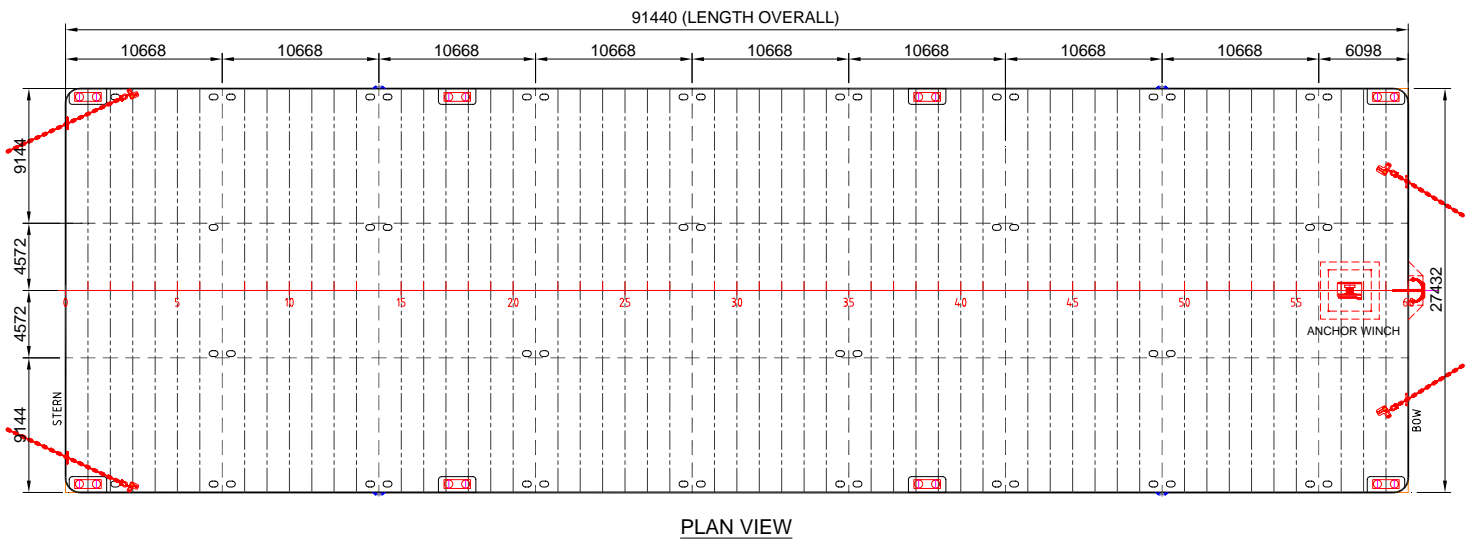

ALE 300

Name of Vessel	ALE 300
Type of Vessel	Ballastable Deck Cargo Barge
Port of Registry	London
Class	ABS
Length	91.440 Meters
Breadth	27.432 Meters
Depth	6.100 Meters
Lightship Weight	2250 Te
Deadweight	9000.00 Te
Deck Strength	20 Te/m ²