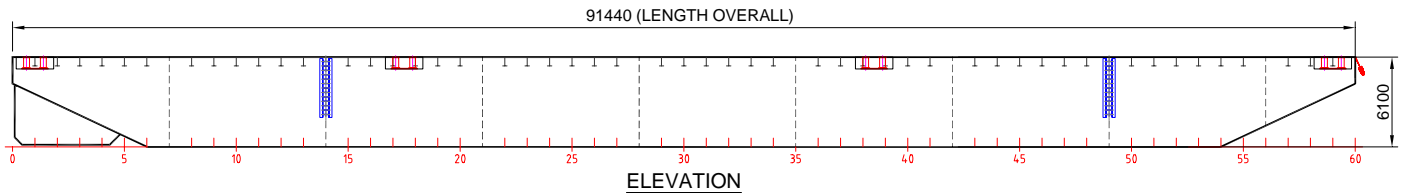

ALE 300

Name of Vessel	ALE 300
Type of Vessel	Ballastable Deck Cargo Barge
Port of Registry	London
Class	ABS
Length	91.440 Meters
Breadth	27.432 Meters
Depth	6.100 Meters
Lightship Weight	2250 Te
Deadweight	9000.00 Te
Deck Strength	20 Te/m ²