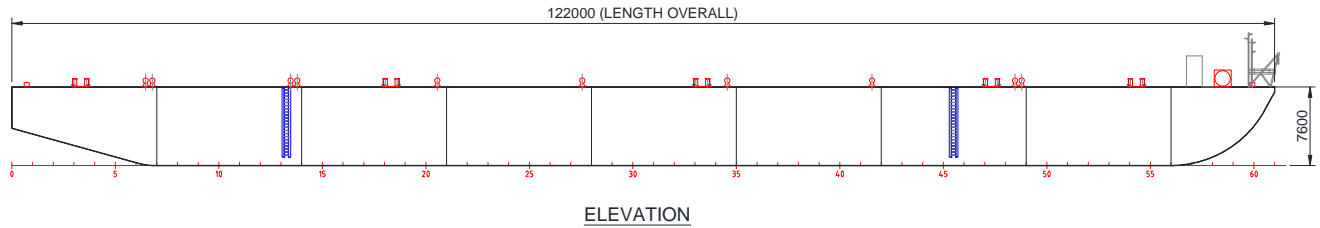

CLASS 400' x 120' x 25'

Name of Vessel	CLASS 400' x 120' x 25'
Type of Vessel	Ballastable Deck Cargo Barge
Port of Registry	London
Class	ABS
Length	122.000 Meters
Breadth	36.600 Meters
Depth	7.600 Meters
Lightship Weight	4105 Te
Deadweight	20006.00 Te
Deck Strength	15 Te/m ²