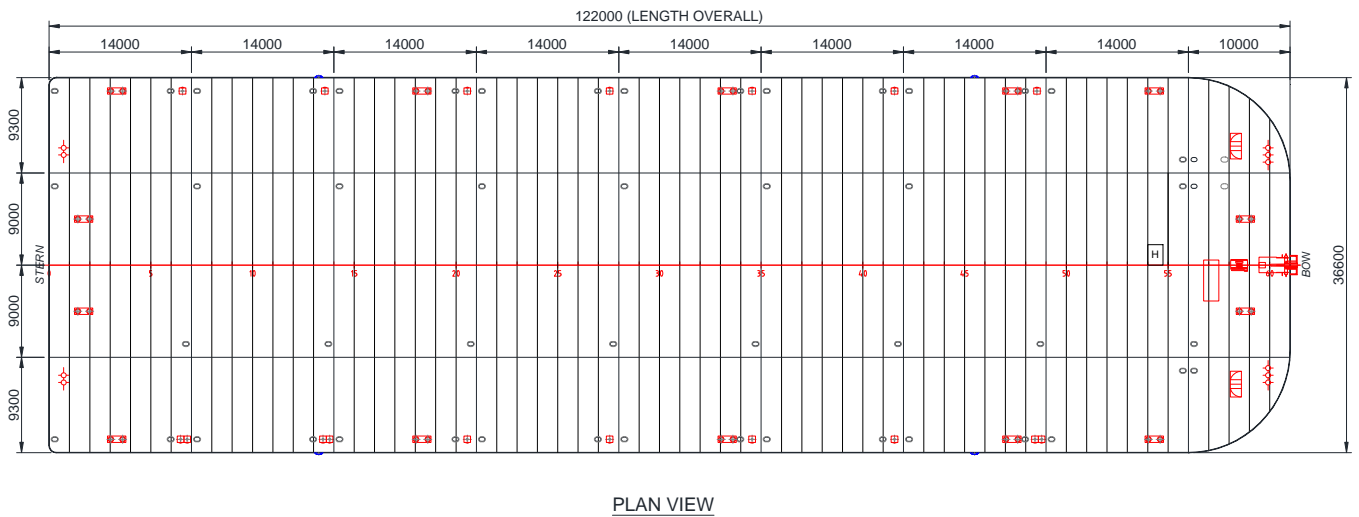

CLASS 400' x 120' x 25'

Name of Vessel	CLASS 400' x 120' x 25'
Type of Vessel	Ballastable Deck Cargo Barge
Port of Registry	London
Class	ABS
Length	122.000 Meters
Breadth	36.600 Meters
Depth	7.600 Meters
Lightship Weight	4105 Te
Deadweight	20006.00 Te
Deck Strength	15 Te/m ²