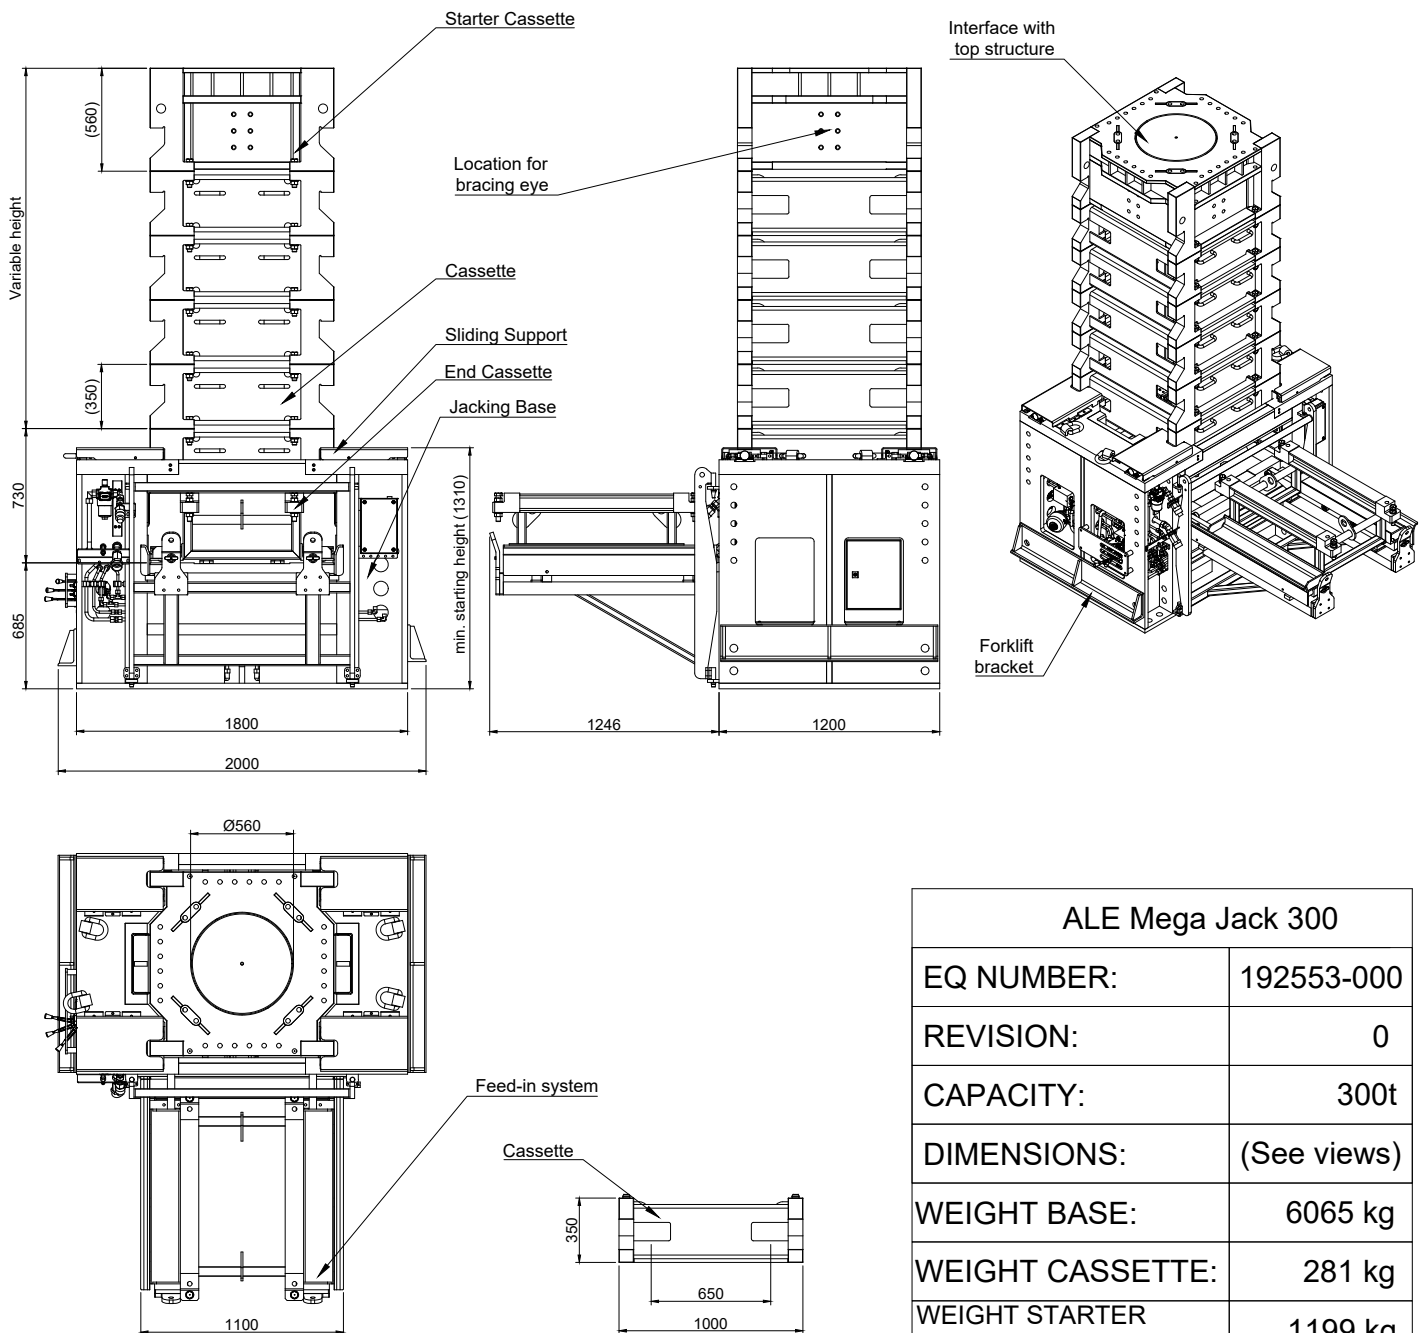

ALE Mega Jack 300 System

ALE Mega Jack 300	
EQ NUMBER:	192553-000
REVISION:	0
CAPACITY:	300t
DIMENSIONS:	(See views)
WEIGHT BASE:	6065 kg
WEIGHT CASSETTE:	281 kg
WEIGHT STARTER CASSETTE:	1199 kg